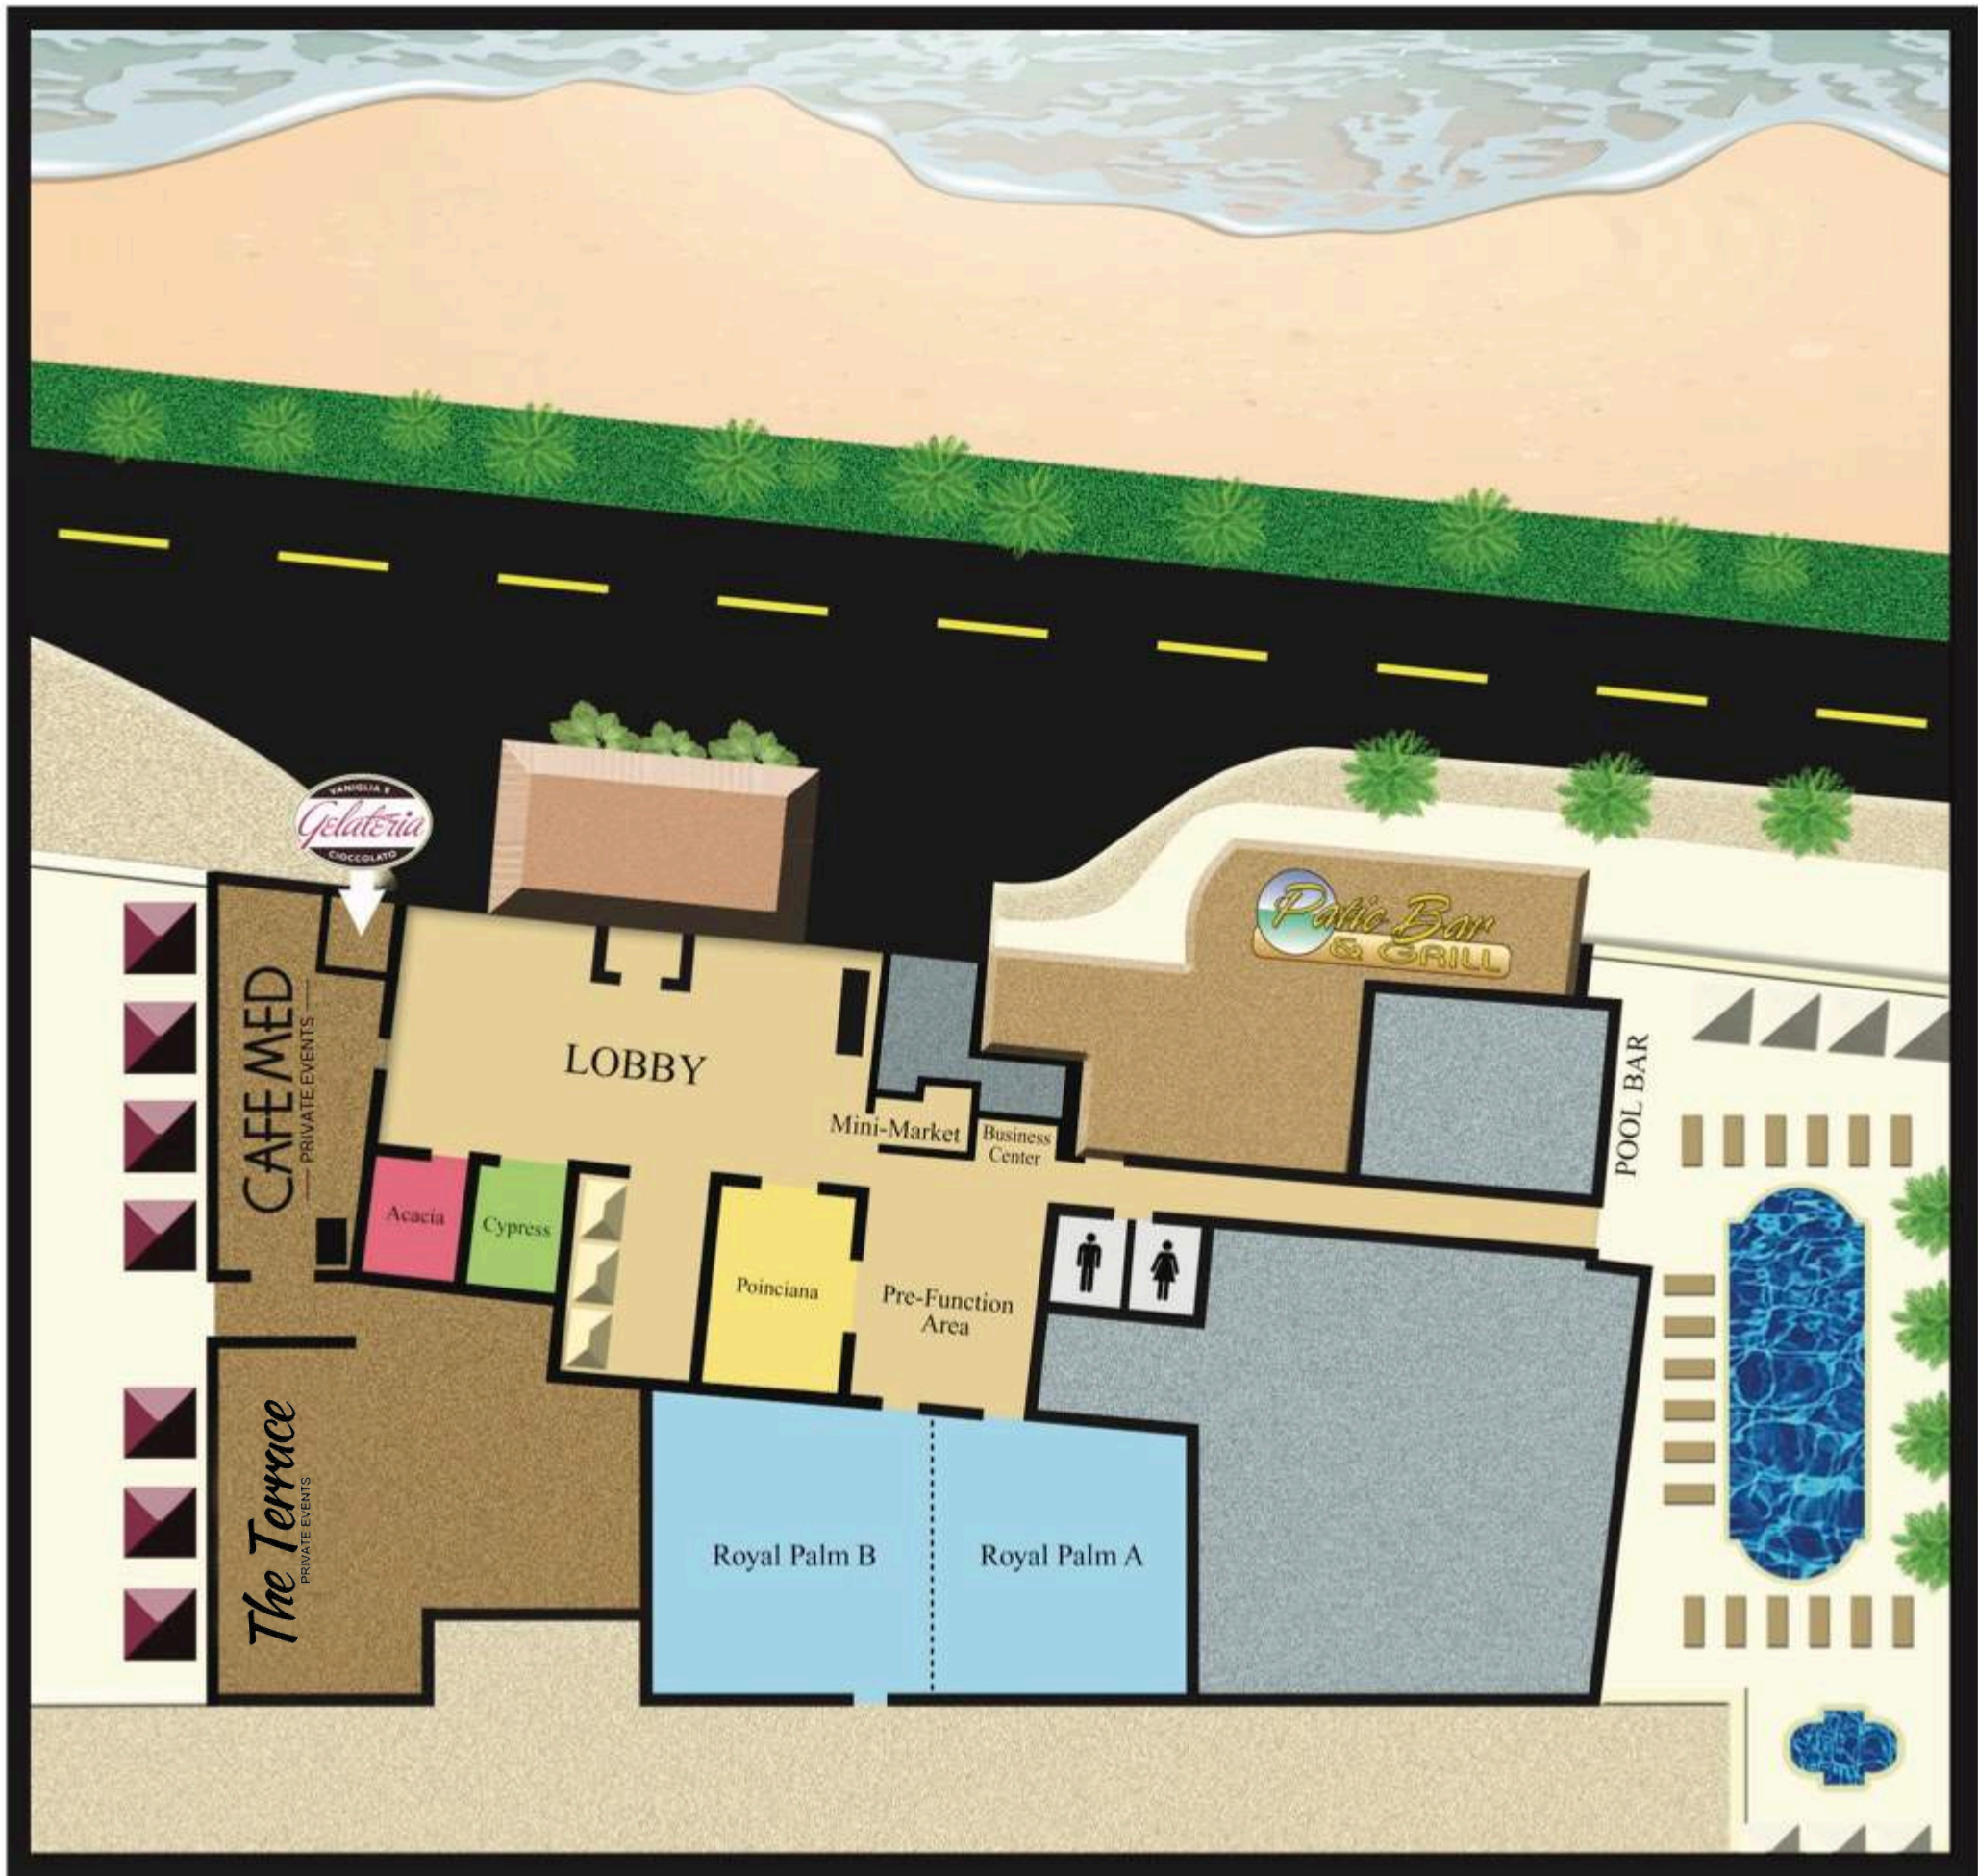

## Deerfield Beach Resort

Wyndham Deerfield Beach Resort Meeting Room Specs

Name	Dimensions	Sq.Ft.	Theater	Classroom	U-Shape	Kings Table	Banquet	Boardroom
Royal Palm Ballroom	70 x 39	2,730	220	80	50		150	35
Royal Palm A	37 x 32	1,184	100	30	20		60	15
Royal Palm B	40 x 38	1,520	120	40	30		70	20
Pre-Function	25 x 24	600						
Poinciana	24 x 22	528	30	20	10		36	
Acacia (Boardroom)	20 x 12	240	26					12
Cypress	19 x 12	228	25	12			33	10
Cafe Med	36 x 36	1,224				70	100	
The Terrace		1,200				35	75	